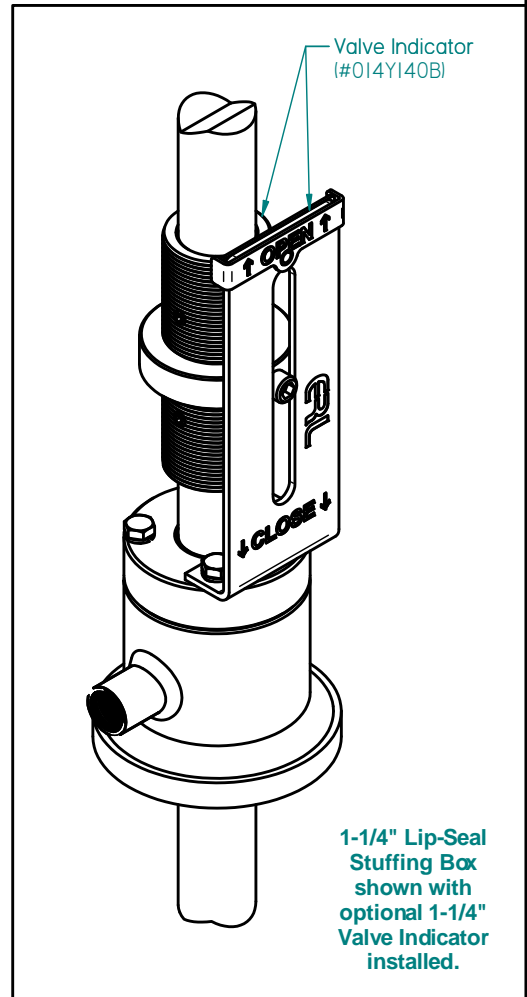

Parts List - Lip Seal Box (1-1/4")

Item	Description	Part No.	Qty.
LB1	Lip Seal Box, weldment	014Y087B	1
LB2	Packing Retainer, 1-1/4"	014Y090B	1
LB3	Bearing	20KU16	1
LB4	Spring		1
LB5	V-Ring Set		1
LB6	Lip Seal Box Body, 1-1/4"	014Y160B	1
LB7	Mounting Ring	014Y080B	1
LB8	Pipe Coupling	4464K213	1
LB9	Hex Head Bolt, 1/4-20 x 1-1/4, 316 SS		4
LB10	Lockwasher, 1/4", 304 SS		4

## Lip-Seal Box 1-1/4"

**ELECTROMECHANICAL  
RESEARCH LABORATORIES, Inc.**  
P.O. BOX 1026  
NEW ALBANY, IN 47151

DATE	5/12/14	DRAWN	D. URBAN	PART NAME	Parts List
<u>TOLERANCE</u> 0.0 = +/- 0.030 0.00 = +/- 0.015 0.000 = +/- 0.005		APPROVED	UNIT NAME Lip Seal Box (1-1/4")		
		SCALE 1/2	JOB NO. 313956	DRAWING NO. 014Y075B	ITEM NO.