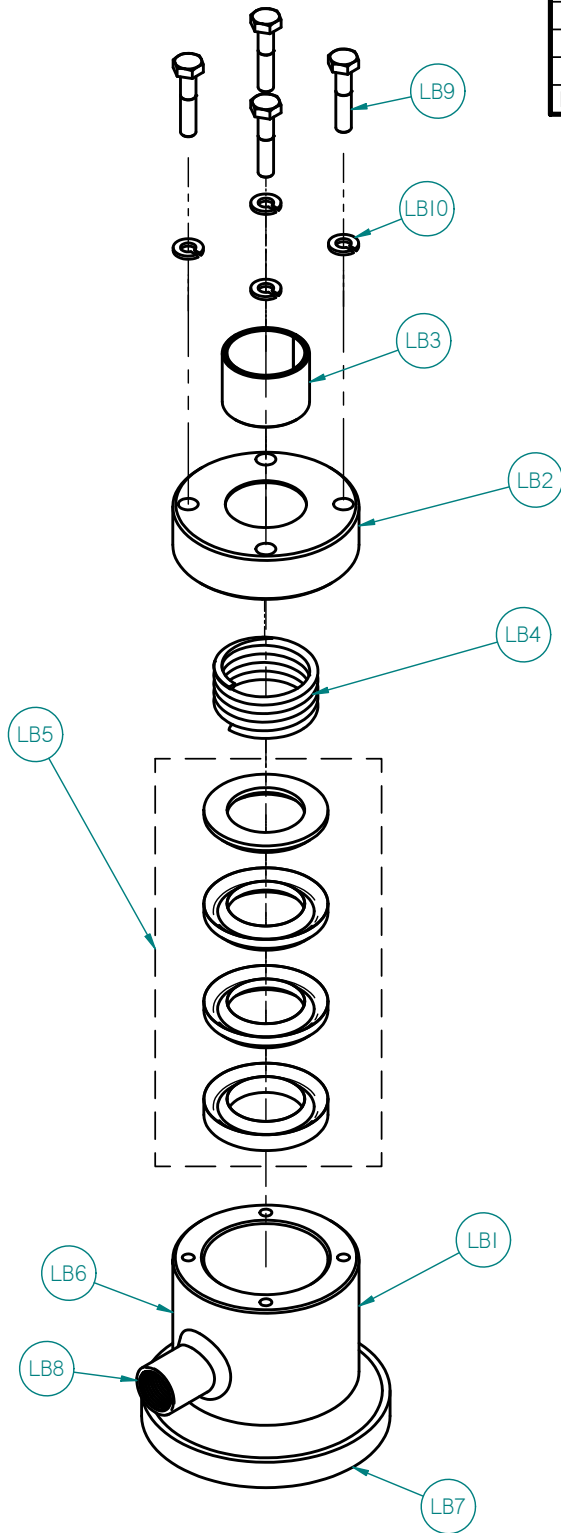

Parts List - Lip Seal Box (1-1/4")

Item	Description	Part No.	Qty.
LB1	Lip Seal Box, weldment	014Y087B	1
LB2	Packing Retainer, 1-1/4"	014Y090B	1
LB3	Bearing	20KU16	1
LB4	Spring		1
LB5	V-Ring Set		1
LB6	Lip Seal Box Body, 1-1/4"	014Y160B	1
LB7	Mounting Ring	014Y080B	1
LB8	Pipe Coupling	4464K213	1
LB9	Hex Head Bolt, 1/4-20 x 1-1/4, 316 SS		4
LB10	Lockwasher, 1/4", 304 SS		4

## Lip-Seal Box 1-1/4"

**ELECTROMECHANICAL  
RESEARCH LABORATORIES, Inc.**  
P.O. BOX 1026  
NEW ALBANY, IN 47151

DATE	5/12/14	DRAWN	D. URBAN	PART NAME	Parts List
<u>TOLERANCE</u> 0.0 = +/- 0.030 0.00 = +/- 0.015 0.000 = +/- 0.005		APPROVED	UNIT NAME Lip Seal Box (1-1/4")		
		SCALE 1/2	JOB NO. 313956	DRAWING NO. 014Y075B	ITEM NO.